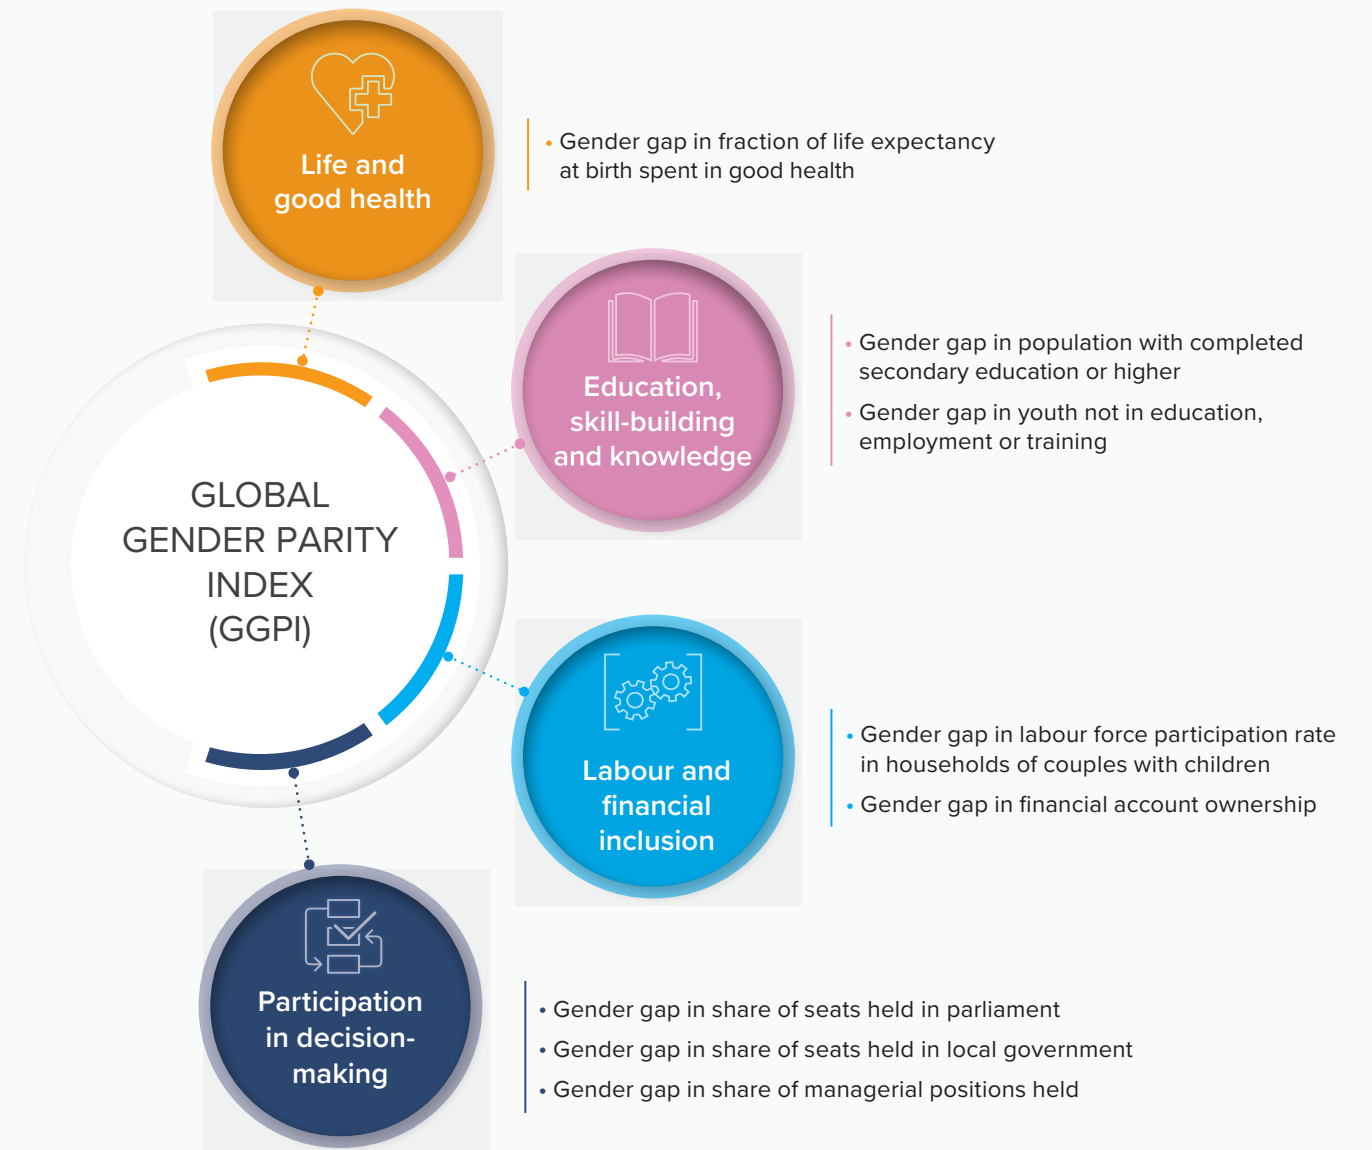

A multidimensional measurement framework aligned with the Sustainable Development Goals (SDGs):

Twin indices measuring **WOMEN'S EMPOWERMENT** and **GENDER EQUALITY**

The WEI evaluates women and girl's achievement in expanding their capabilities across **5 dimensions** to make choices and seize opportunities in life

The GGPI assess the gender gap across **4 dimensions** of human development

8 of the 10 indicators selected are SDG indicators.

72% of indicators are official SDG indicators.

5 of the 8 indicators selected are SDG indicators.