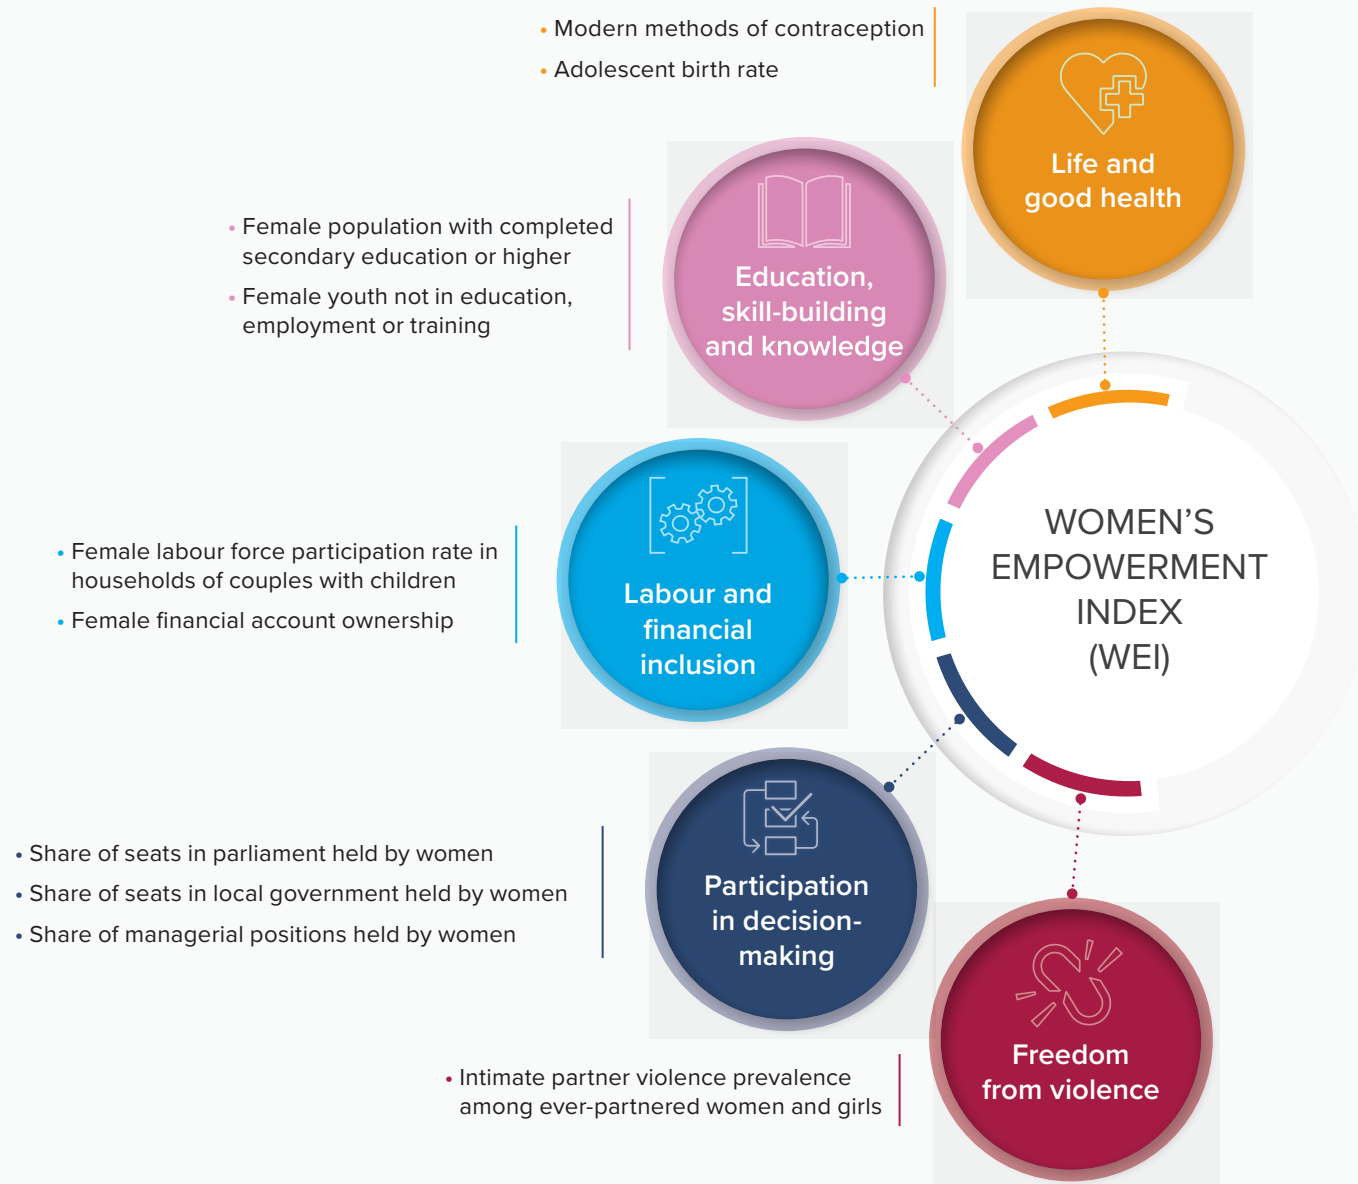

A multidimensional measurement framework aligned with the Sustainable Development Goals (SDGs):

Twin indices measuring **WOMEN'S EMPOWERMENT** and **GENDER EQUALITY**

The WEI evaluates women and girl's achievement in expanding their capabilities across **5 dimensions** to make choices and seize opportunities in life

The GGPI assess the gender gap across **4 dimensions** of human development

8 of the 10 indicators selected are SDG indicators.

72% of indicators are official SDG indicators.

5 of the 8 indicators selected are SDG indicators.